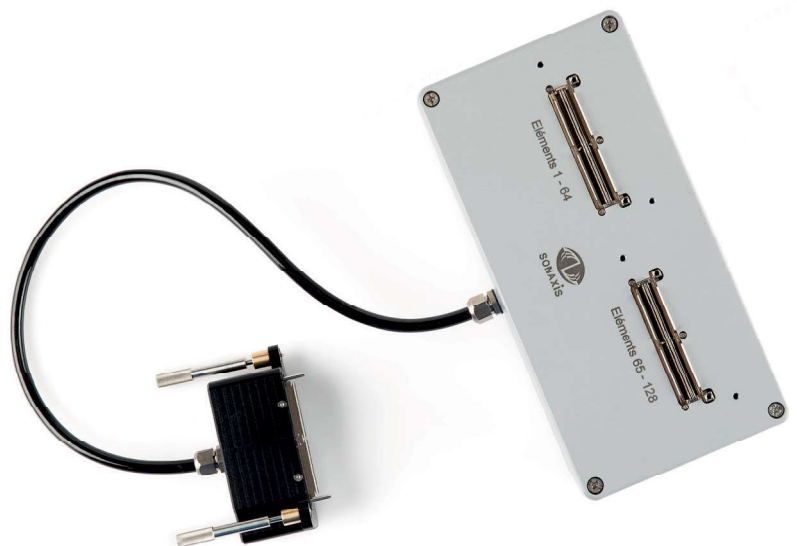

# ACCESSORIES

*Linear array probe equipped with Sonaxis soft wedge solution.*

Sonaxis can provide any accessories needed as a complementary tool for using your probe.

Solid or soft wedges, adapted to either low or high frequency.

Adapters and splitters with any of the standard commercialized connectors (ITT Cannon, SAMTEC, IPEX, Hypertronics, etc..).

Water bubble for splitter technique.

**SONAXIS SA**

1, rue Emilie du Châtelet - 25000 BESANÇON - FRANCE